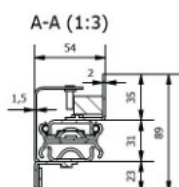

PRODUCT SHEET

Description:

Drawer Slide F/Understair Drawers, 400mm, Steel - Black, W/ Soft Close, Bottom Fixing, 500mm Opening, 900mm Total, Open Length, 400mm Closed Length, 54mm Mounting Height, 100, KG Load Capacity

Item number:

16.13.700-1

Units	Box	Carton	HS Code	Barcode
Pair			8302420090	 5704866523288

SISO A/S

Mileparken 11
DK-2740 Skovlunde
Denmark
VAT: 24786013

Phone +45 45 830 900

www.siso.dk
siso@siso.dk

Danske Bank
Nytorv Branch
Copenhagen
SWIFT: DABADKKK

Account no.
4180 3112 112936
IBAN Account
DK7230003112112936