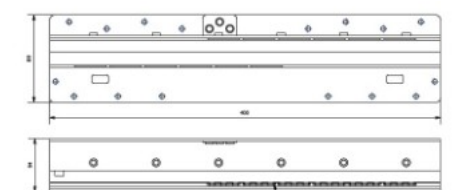

PRODUCT SHEET

Description:

Drawer Slide F/Understair Drawers, 400mm, Steel - Black, W/ Soft Close, Bottom Fixing, 500mm Opening, 900mm Total, Open Length, 400mm Closed Length, 54mm Mounting Height, 100, KG Load Capacity

Item number:

16.13.700-1

Units	Box	Carton	HS Code	Barcode
Pair			8302420090	 5704866523288

SISO A/S

Mileparken 11
DK-2740 Skovlunde
Denmark
VAT: 24786013

Phone +45 45 830 900

www.siso.dk
siso@siso.dk

Danske Bank
Nytorv Branch
Copenhagen
SWIFT: DABADKKK

Account no.
4180 3112 112936
IBAN Account
DK7230003112112936