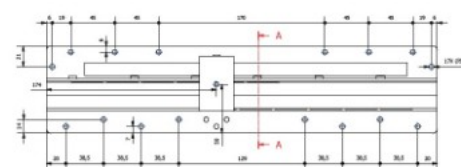

PRODUCT SHEET

Description:

Drawer Slide F/Understair Drawers, 400mm, Steel - Black, W/ Soft Close, Bottom Fixing, 500mm Opening, 900mm Total, Open Length, 400mm Closed Length, 54mm Mounting Height, 100, KG Load Capacity

Item number:

16.13.700-1

Units	Box	Carton	HS Code	Barcode
Pair			8302420090	 5704866523288

SISO A/S

Mileparken 11
DK-2740 Skovlunde
Denmark
VAT: 24786013

Phone +45 45 830 900

www.siso.dk
siso@siso.dk

Danske Bank
Nytorv Branch
Copenhagen
SWIFT: DABADKKK

Account no.
4180 3112 112936
IBAN Account
DK7230003112112936