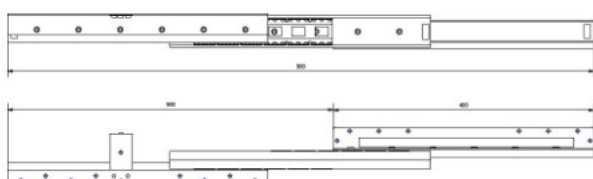

PRODUCT SHEET

Description:

Drawer Slide F/Understair Drawers, 400mm, Steel - Black, W/ Soft Close, Bottom Fixing, 500mm Opening, 900mm Total, Open Length, 400mm Closed Length, 54mm Mounting Height, 100, KG Load Capacity

Item number:

16.13.700-1

Units	Box	Carton	HS Code	Barcode
Pair			8302420090	 5704866523288

SISO A/S

Mileparken 11
DK-2740 Skovlunde
Denmark
VAT: 24786013

Phone +45 45 830 900

www.siso.dk
siso@siso.dk

Danske Bank
Nytorv Branch
Copenhagen
SWIFT: DABADKKK

Account no.
4180 3112 112936
IBAN Account
DK7230003112112936